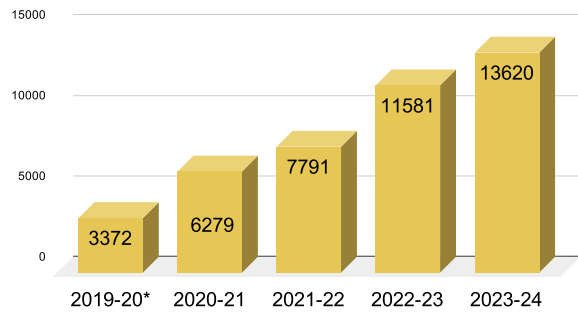

63 Park Street / PO Box 1723 / Rockland, ME 04841
info@outmaine.org / (800) 530-6997 / OUTMaine.org

OUT Maine is a 501(c)(3) tax-exempt charitable organization. EIN: 20-3682307

FY '23-'24 PROGRAM IMPACT

SUPPORT EDUCATE EMPOWER

www.outmaine.org

YOUTH ENGAGEMENTS

Youth Engagements FY 20 - FY 24

Youth program reach by town/city in FY '23-'24

PROFESSIONALS TRAINED

Professionals Trained FY 20 - 24
22,000+ since 2015