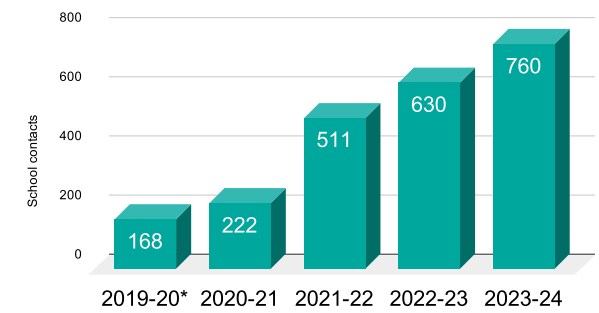

SCHOOL ENGAGEMENTS

School Engagements FY 20 - FY 24