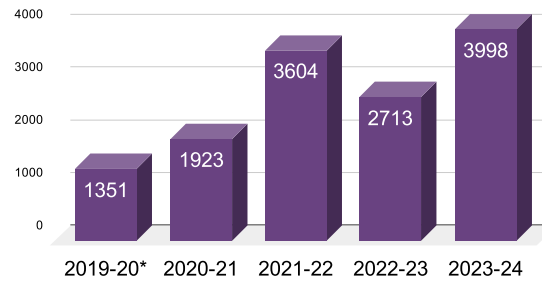

SUPPORT EDUCATE EMPOWER

www.outmaine.org

YOUTH ENGAGEMENTS

Youth Engagements FY 20 - FY 24

Youth program reach by town/city in FY '23-'24

PROFESSIONALS TRAINED

Professionals Trained FY 20 - 24
22,000+ since 2015